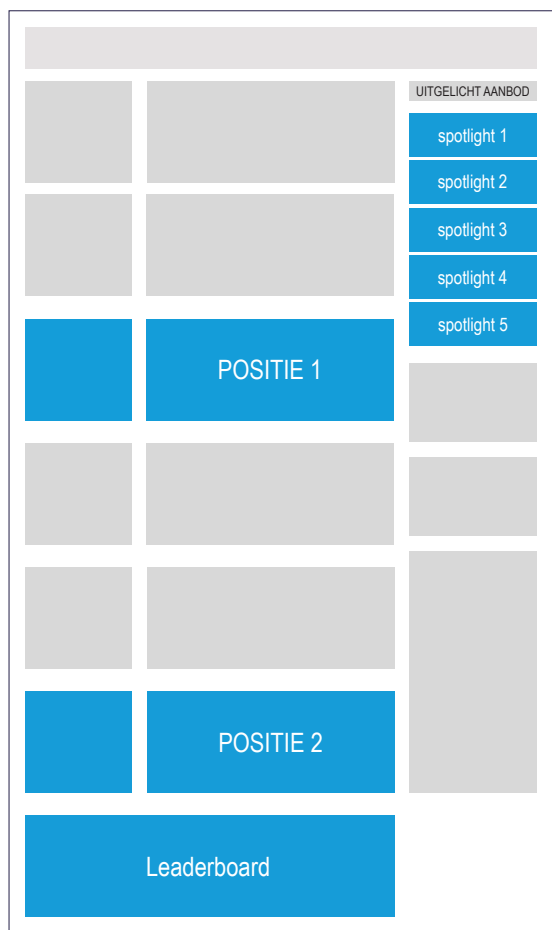

ADVERTEREN IN DE MAILING

Wij streven ernaar om de mailing aan ca. 40.000 (particuliere en professionele) vastgoedbeleggers wekelijks te verzenden. Wij bieden de mogelijkheid om uw product of dienst onder de aandacht te brengen bij deze doelgroep.

POSITIE 1+2

Positie
Plaatsing tussen het overige aanbod

Specificatie
Logo + tekst

Kosten
Per mailing: € 750

LEADER BOARD

Positie
Plaatsing onderaan de mailing

Afmetingen
728 x 90 pixels

Kosten
Per mailing: € 750

UITGELICHT AANBOD

Positie
Plaatsing tussen het uitgelichte aanbod in de mailing en op de website (combinatie)

Mailing
1x plaatsing in de mailing en 1 week op de voorpagina

Beschikbaar
Spotlight 1
Spotlight 2
Spotlight 3
Spotlight 4
Spotlight 5

Kosten
Per spotlight: € 500